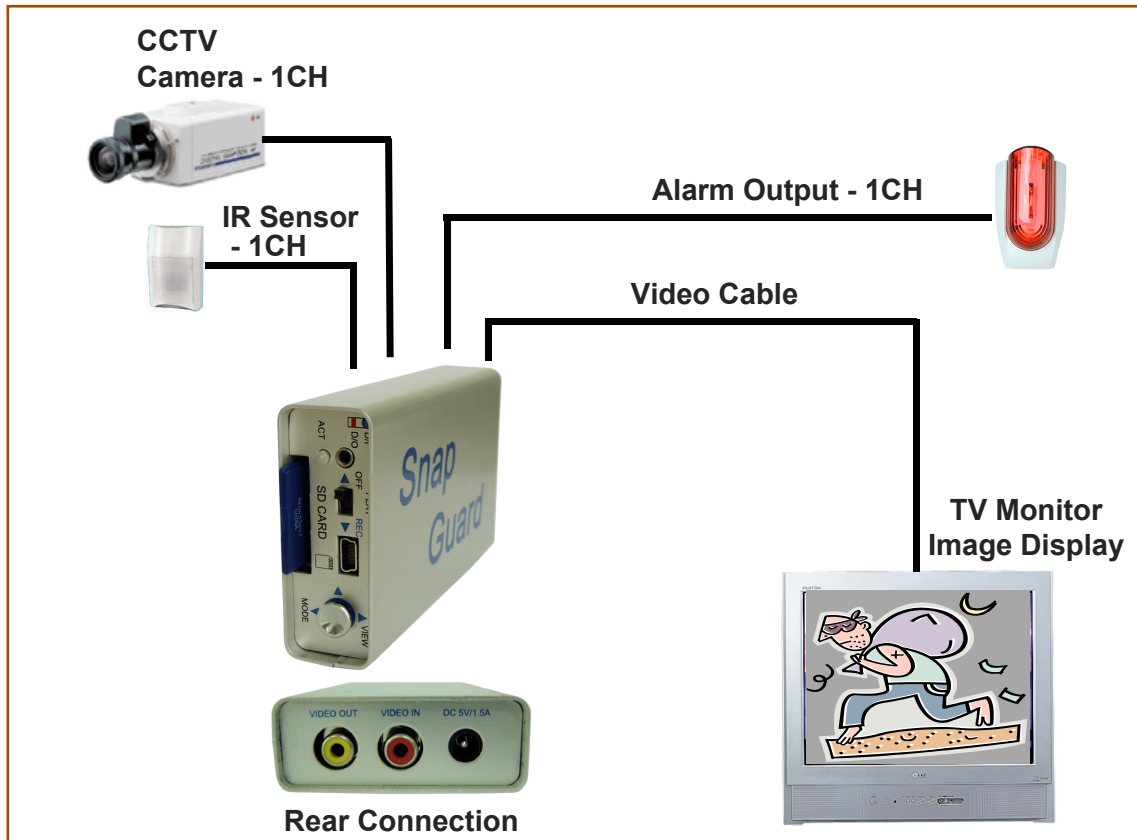

### *Unique Security Product in the World & Best Choice for Safety*

- ◆ Single Channel & Still Image Recorder
- ◆ Automatically Store Images by Camera Motion or Sensor Detection
- ◆ Use Removable Storage Device - SD (Secure Digital Memory) Card
- ◆ Full Compatibility w/ existing CCTV Camera
- ◆ Full Compatibility w/ popular Digital Camera Image Format - JPEG
- ◆ Easy Portability & Installation w/ Small Size & Light Weight
- ◆ Easy Control & Display of Stored Images on TV Screen by built-in Button
- ◆ Cover General & Wide Range of Surveillance Applications
- ◆ Very Economical & Effective Surveillance Product

Features	Descriptions
Camera Input	Single Channel - NTSC/PAL
Sensor Input	One Sensor Input
Alarm Output	One Alarm Output
Recording Mode	Capturing by Camera Motion Image or Sensor Detection
Live Monitoring at TV	Marking & Blinking OSD for Motion Detected View Display # of Stored Images & # of Recordable Images
Recording Image Format	JPEG
Image Resolution	640 x 480
Text Overlap	Date & Time on Captured Picture
Recording Interval	1 ~ 1800 sec - User Selectable
Recording Hour Set	Full Time or 00H ~ 24H - User Selectable
Supported Memory Card	Overwrite On - up to 128MB SD Card Overwrite Off - up to 1GB SD Card
Memory Capacity	Approximate 1,200 ~ 1,500 cuts using 128MB SD Card
Power Supply	AC to DC 5V, 1.5A Adaptor
Dimension	92(W) x 60(D) x 22(H) mm
Weight	80 g